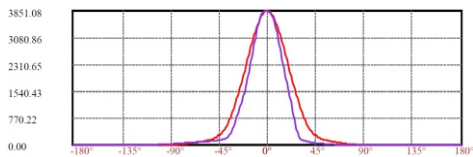

Photometric Data : Distribution Curve

Classic VW4 Vertical Wall Wash Maxi

39° Beam Spread
 3000K
 > 2242lm
 Efficacy > 61LPW

C0/C180: ———
 C90/C270: ———

Lux distance Curve