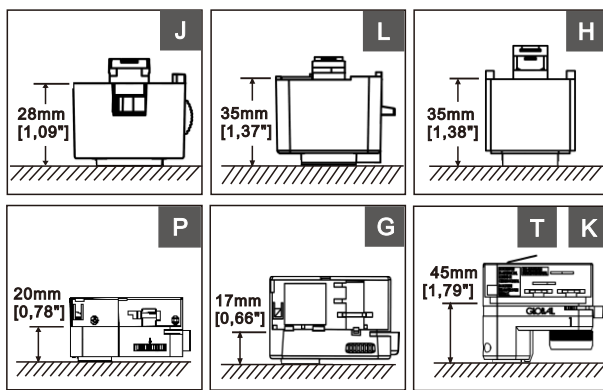

Description

Classic VW4 is a high-power and versatile track wallwasher designed to deliver evenly distributed linear flood lighting effect by exploiting a linear spread glass lens. The angle-cut bezel directs light toward the direction of the wall while reducing glare. This luminaire can tilt up to 100° for maximum adjustability tailored to meet the needs of individual applications. Integrated class 2 isolated driver is fine-tuned to provide best dimming performance and efficacy for this luminaire.

Features

LED	Lumiled Luxeon COB 1208
Color temperature	2700K/ 3000K/ 3500K/ 4000K
Optics	Wide 39° and linear spread glass lens
Driver	Integrated class 2 driver, power factor >0.90

Performance

Delivered output	Up to 2242 lm
Power consumption	36W
Color rendering	CRI 80+ / CRI 90+
CBCP	Wide 3851cd

Electrical and Control

Input voltage	See the ordering code
Control	TRIAC/ELV dimming
Feature	Overload & short circuit protection

Construction

Material	Die-cast Aluminum
Finishes	Black/ White
Lens	Reflectors and linear spread glass lens

Rating/ Certification/ Warranty

- Dry and damp Locations
- RoHS compliant
- UL classified E465197
- 5 years/ 50,000 hrs warranty