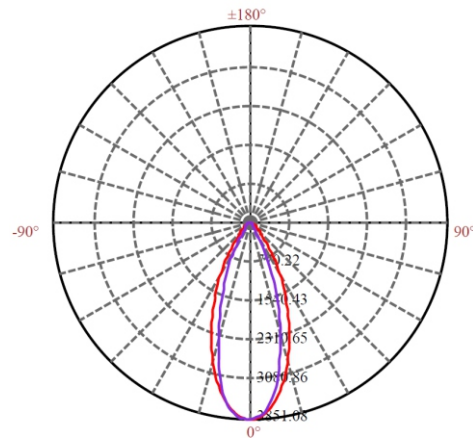

Photometric Data : Distribution Curve

Classic VW4 Vertical Wall Wash Maxi

39° Beam Spread
 3000K
 > 2242lm
 Efficacy > 61LPW

C0/C180: ———
 C90/C270: ———

Lux distance Curve