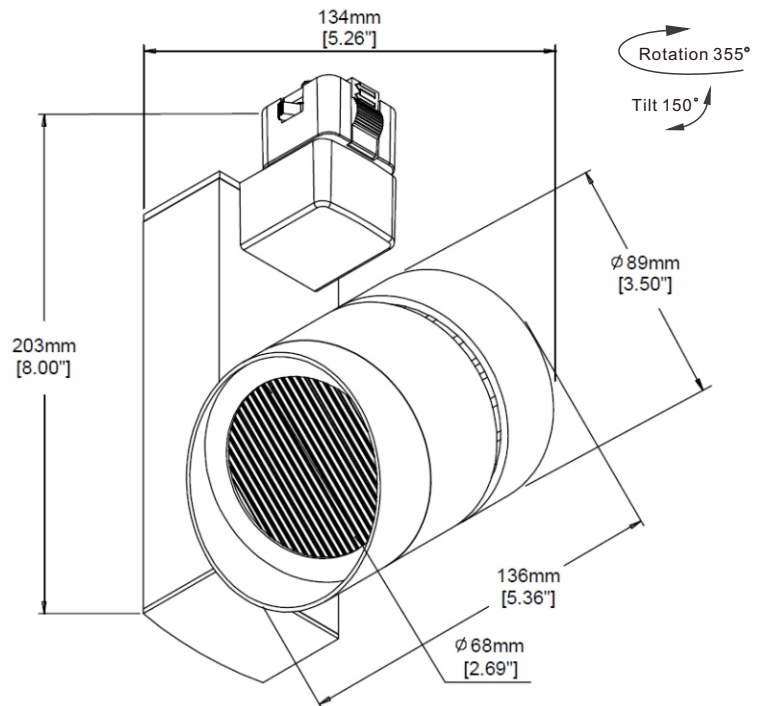

Description

Classic VW4 is a high-power and versatile track wallwasher designed to deliver evenly distributed linear flood lighting effect by exploiting a linear spread glass lens. The angle-cut bezel directs light toward the direction of the wall while reducing glare. This luminaire can tilt up to 100° for maximum adjustability tailored to meet the needs of individual applications. Integrated class 2 isolated driver is fine-tuned to provide best dimming performance and efficacy for this luminaire.

Photometric Data : Distribution Curve

Classic VW4 Vertical Wall Wash Maxi

39° Beam Spread
 3000K
 > 2242lm
 Efficacy > 61LPW

C0/C180: ———
 C90/C270: ———

Lux distance Curve